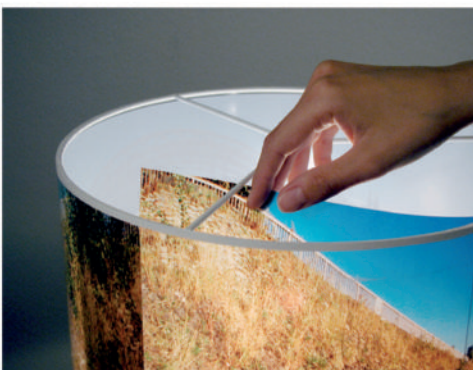

## Panoramic lamp rundum and its functions / 300dpi / CMYK

(high quality source images available on inquiry)

rundum\_deckel.tif

rundum\_drehen.tif

rundum\_rosenrot\_motion7a...

rundum\_wechseln.tif